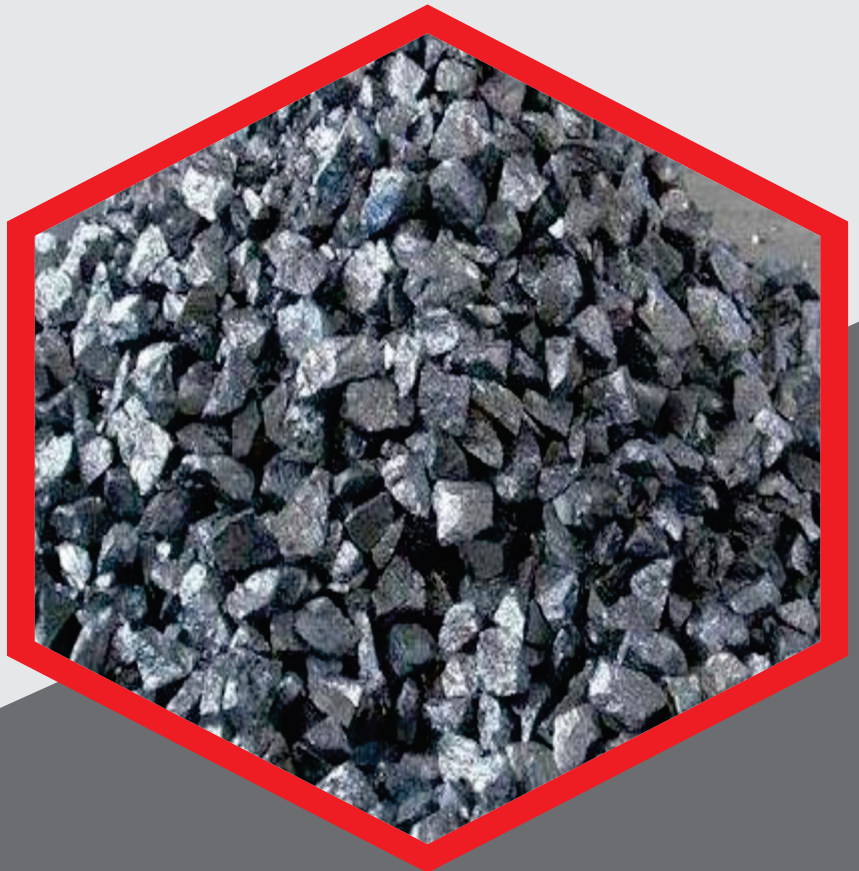

SUPER METALS LLP
COMMITTED TO EXCELLENCE

MINOR METALS
BASE METALS
VIRGIN METALS
EXOTIC FERRO ALLOYS
STANDARD FERRO ALLOYS

BRANCHES

◉ MUMBAI | ◉ COIMBATORE | ◉ DUBAI

COMPANY PROFILE

SUPER METALS LLP
COMMITTED TO EXCELLENCE

PRODUCT RANGE

TYPES OF PRODUCT WE DEAL

SUPER METALS LLP
COMMITTED TO EXCELLENCE

BASE METALS:

Nickel Cathodes, Copper & Aluminum

MINOR METALS:

Pure Moly Metal, Pure Niobium Metal, Pure Tungsten Metal, Pure Cobalt Metal (Flakes & Cut Cathodes), Pure Manganese, Pure Chromium Metal, Pure Magnesium, Pure Silicon Grade 553 & 441, Selenium Granules Etc.