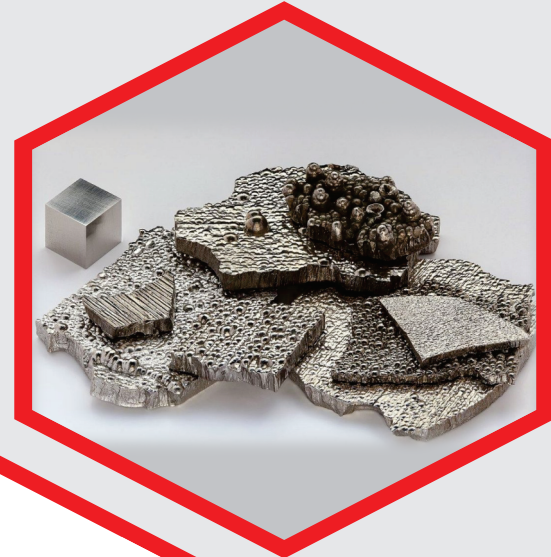

SUPER METALS LLP
COMMITTED TO EXCELLENCE

MINOR METALS
BASE METALS
VIRGIN METALS
EXOTIC FERRO ALLOYS
STANDARD FERRO ALLOYS

BRANCHES

◉ MUMBAI | ◉ COIMBATORE | ◉ DUBAI

COMPANY PROFILE

SUPER METALS LLP
COMMITTED TO EXCELLENCE

PRODUCT RANGE

TYPES OF PRODUCT WE DEAL

SUPER METALS LLP
COMMITTED TO EXCELLENCE

BASE METALS:

Nickel Cathodes, Copper & Aluminum

MINOR METALS:

Pure Moly Metal, Pure Niobium Metal, Pure Tungsten Metal, Pure Cobalt Metal (Flakes & Cut Cathodes), Pure Manganese, Pure Chromium Metal, Pure Magnesium, Pure Silicon Grade 553 & 441, Selenium Granules Etc.